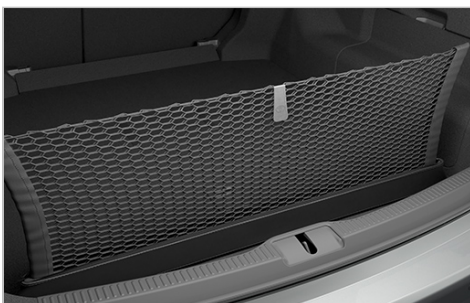

### Toyota Genuine Dash Camera

\$621.01

The Toyota Genuine Dash Camera is designed to provide a safe and memorable driving experience in your Toyota vehicle. Safely record the on-goings of the open road while keeping your eyes on driving. Capture every adventure! The Toyota Genuine Dash Camera will also allow you to record the surroundings of your vehicle while it is parked.

### Cargo Mat

\$181.83

Specifically designed to help protect the carpeting in the cargo area from premature wear and looking new

- Provides an extra measure of cushioning for cargo on board
- Shaped precisely to fit the cargo space
- Easily removed for cleaning

### Cargo Net

\$91.83

A Handy way to keep things from sliding around. The Toyota Cargo Net has a rugged hammock-style netting with elastic closure. The flexible, nylon braided net secured by tie-down rings in the cargo area prevents items from shifting around while driving. The stretchable net secures and protects all of your cargo. Easy to install, it can easily be removed and stored in a compact way when not in use.