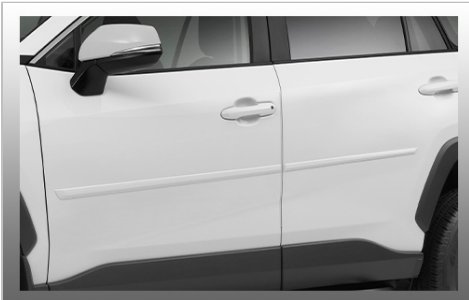

Exterior Accessories

Body Side Moulding

$304.17

Benefits of the Color-matched Body Side Mouldings:

- **Protection and Style:** These mouldings serve a dual purpose. They shield the vehicle's door panels from scratches, dents, and chipping, while also enhancing its appearance.
- **Genuine Toyota Quality:** Unlike aftermarket alternatives, these mouldings are Genuine Toyota. They undergo rigorous testing to ensure durability against various elements. From temperature fluctuations to high-pressure washing, they're up for the challenge.
- **Resale Value:** Investing in these mouldings pays off in the long run. They help maintain the vehicle's resale value by preserving its exterior condition.

Upgrade with these reliable and stylish mouldings—a smart choice for protection and aesthetics.