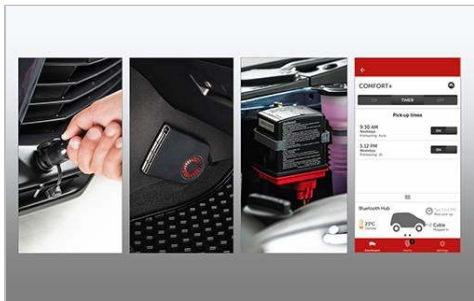

Kit of 4

Premium Plug-In Block Heater - Optional 10m Home Power Cable

\$107.18

Optional 10m Home Power Cable. This cable can be purchased instead of or in addition to the standard 2.5m Home Power Cable

Accessory Packages