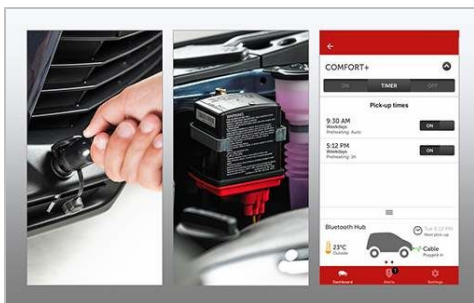

Kit of 4

Premium Plug-In Block Heater - Optional 10m Home Power Cable

\$107.18

Optional 10m Home Power Cable. This cable can be purchased instead of or in addition to the standard 2.5m Home Power Cable

Accessory Packages

COMFORT+ Complete - Programmable Electric Cabin Warming System

\$1,660.16

COMFORT+ Complete Includes: Programmable Cabin Warmer and Block Heater with Battery Trickle Charger.

For ultimate comfort, enjoy a warm cabin right from the start - no idling required. The Cabin Warmer is a sleek and compact interior heater that is permanently mounted inside the vehicle cabin. As the Cabin Warmer heats up the interior of the vehicle, ice, and snow buildup on the exterior of the vehicle may be reduced, potentially eliminating the need to scrape away ice or brush away snow. The Battery Trickle Charger keeps your battery optimally charged even when you're parked for extended periods of time. By adding the Block Heater and Cabin Warmer with the Programmable Bluetooth Controller to the Battery Trickle Charger, you will be able to control, and schedule engine and cabin heating, monitor the outside temperature and many more features through the Toyota COMFORT+ App.