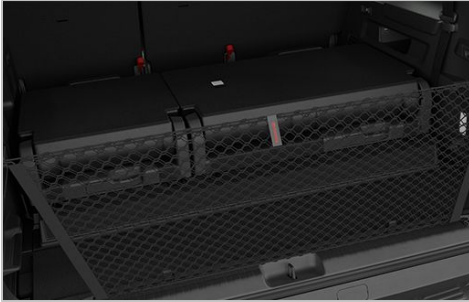

Cargo Net

$71.83

Handy way to keep things from sliding around. The Toyota Cargo Net has a rugged hammock-style netting with elastic closure. The flexible, nylon braided net secured by tie-down rings in the cargo area prevents items from shifting around while driving. The stretchable net secures and protects all of your cargo. Easy to install, it can easily be removed and stored in a compact way when not in use.