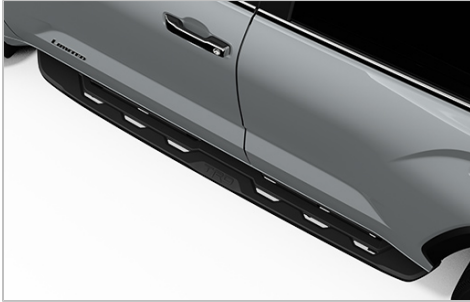

TRD Cast Aluminum Running Boards

$1,709.17

Take the extra step with running boards. Not only do they assist in entering the Sequoia, but they also provide protection for the lower body from road debris.

Constructed with high-quality materials, they feature a wide-step surface with a plastic step pad. Custom engineered for a perfect fit, installation is made easy.