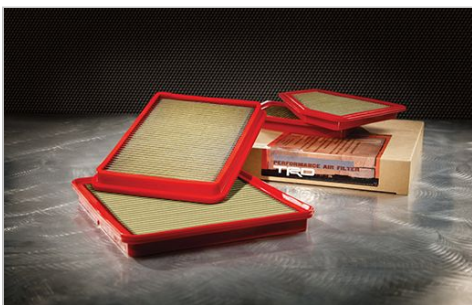

TRD Accessories

TRD Performance Air Filter

$211.83

For optimal engine protection and performance, the TRD Performance Air Filter offers superb filtration and enhanced airflow. Four-ply filter element features durable, epoxy-coated mesh enclosure and elastomeric seal to help optimize a precise, leak free fit.