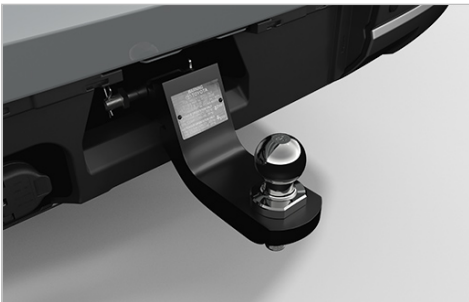

Exterior Accessories

Towing Hitch Ball - 2 5/16"

$156.17

The tow hitch ball is essential for creating a secure connection between your vehicle and trailer during towing. It allows for smooth turning and features a chrome finish to prevent corrosion.

Remember to always follow your vehicle's specific tow capacity outlined in the owner's manual for safe towing.